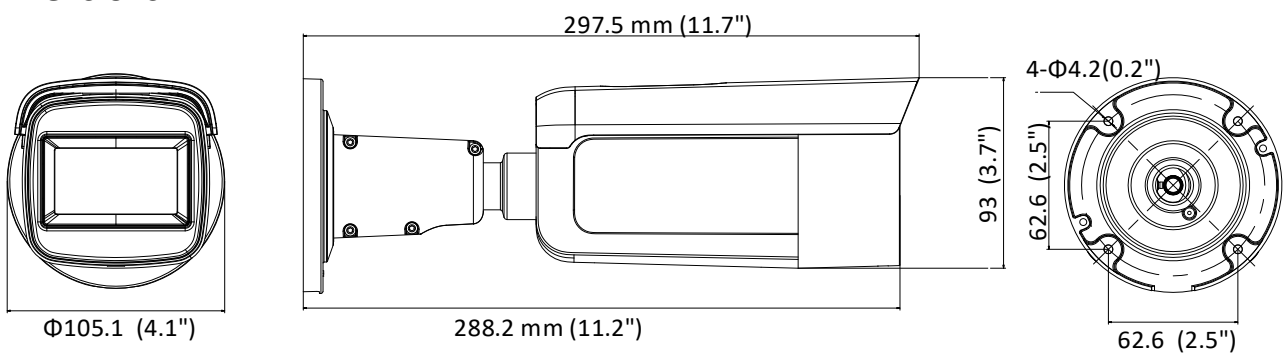

and Current	PoE (802.3at, 42.5V to 57V), 0.43A to 0.3A, max. 18W
Protection Level	IP67
Material	Metal
Dimensions	Φ 105.1 × 297.5 mm (Φ 4.1" × 11.7")
Weight	Camera: Approx. 1285 g (2.8 lb.) With Package: Approx. 1964 g (4.3 lb.)

Available Model:

DS-2CD2643G1-IZ (2.8 to 12 mm), DS-2CD2643G1-IZS (2.8 to 12 mm)

Dimensions

Accessories